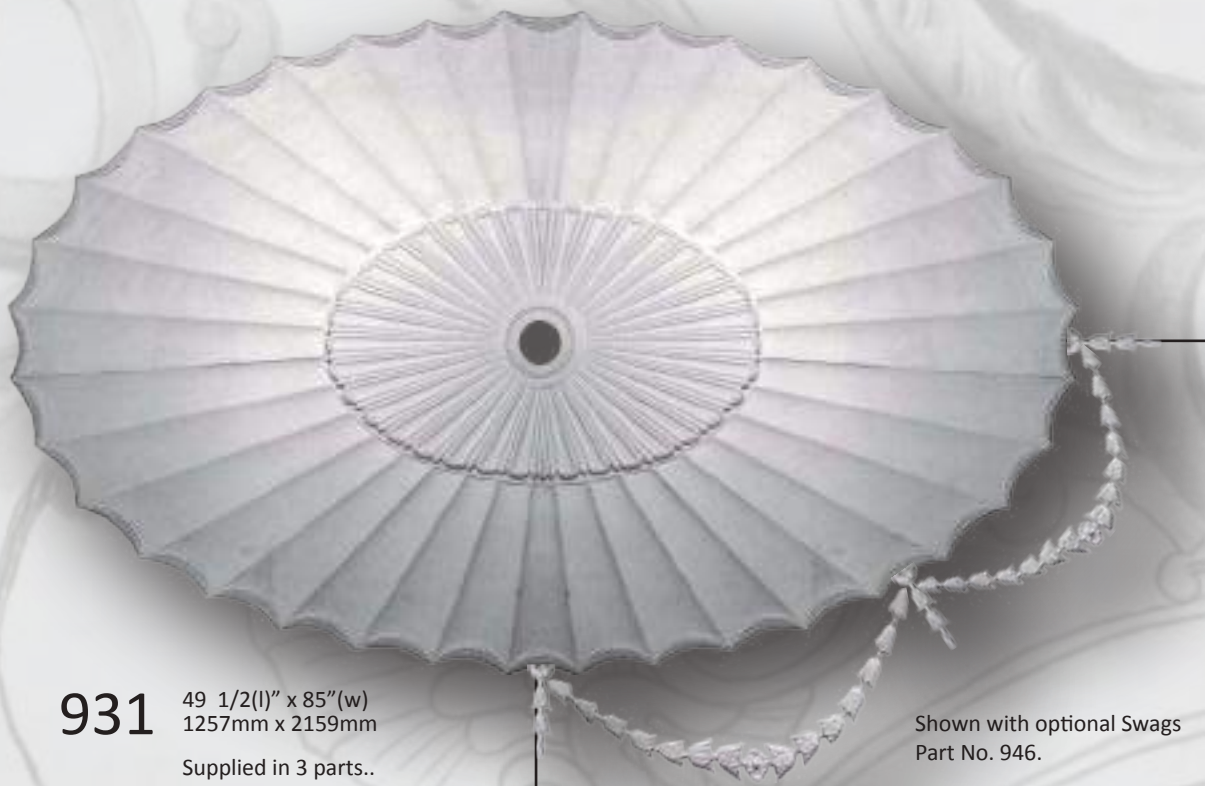

# Medallions

**925**

32 1/2(l)" x 19"(w)  
826mm x 483mm

Shown with optional Swags  
Part No. 945.

**931**

49 1/2(l)" x 85"(w)  
1257mm x 2159mm  
Supplied in 3 parts..

Shown with optional Swags  
Part No. 946.