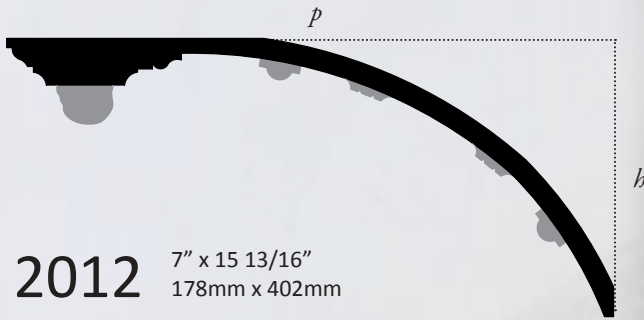

2012 7" x 15 13/16"
178mm x 402mm