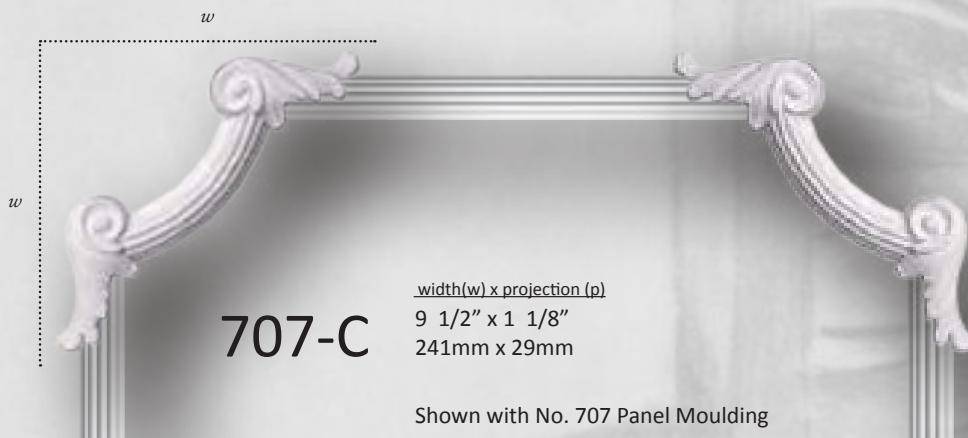

707-C

width(w) x projection (p)
9 1/2" x 1 1/8"
241mm x 29mm

Shown with No. 707 Panel Moulding